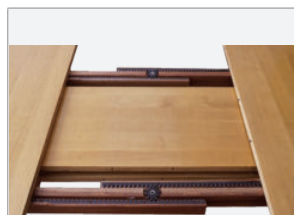

EXTENSION MECHANISMS

For Windsor dining range

WIN77
Double pedestal extending table