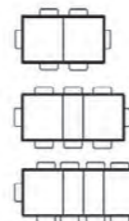

COL303
Upholstered back chair
H104xW48xD55 cm

COL303S
Upholstered back chair
Superior seat pad
H104xW48xD55 cm

COL304
Enna upholstered chair
H100xW44xD43 cm

COL304S
Enna upholstered chair
Superior seat pad
H100xW44xD43 cm

COL305
Savona slat chair
H100xW46xD59 cm

COL305S
Savona slat chair
Superior seat pad
H100xW46xD59 cm

COL306
Lucca upholstered back chair
H100xW46xD59 cm

COL306S
Lucca upholstered back chair
Superior seat pad
H100xW46xD59 cm

TABLES

COL102
Extending Siena table
H77xW130/170xD92 cm

COL103
Extending Siena table
H77xW160/200xD92 cm

COL104
Extending Siena table
H77xW190/230xD92 cm

COL119
Extending Siena table
H77xW130/170/210xD92 cm

COL120
Extending Siena table
H77xW160/200/240xD92 cm

COL121
Extending Siena table
H77xW190/230/270xD92 cm

COL101
Extending Verona table
H77xW130/170xD92 cm

COL106
Extending Verona table
H77xW160/200xD92 cm