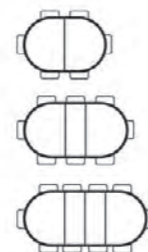

COL105 Round extending single pedestal table
COL301 Amish chair

CHAIRS

COL301
Amish chair
H106xW44xD50 cm

COL301S
Amish chair
Superior seat pad
H106xW44xD50 cm

COL302
Rome chair
H85xW45xD50 cm

COL302S
Rome chair
Superior seat pad
H85xW45xD50 cm

COL120
Extending Siena table
H77xW160/200/240xD92 cm

COL121
Extending Siena table
H77xW190/230/270xD92 cm

COL101
Extending Verona table
H77xW130/170xD92 cm

COL106
Extending Verona table
H77xW160/200xD92 cm

COL114
Extending Verona table
H77xW190/230xD92 cm

COL122
Extending Verona table
H77xW130/170/210xD92 cm

COL123
Extending Verona table
H77xW160/200/240xD92 cm

COL124
Extending Verona table
H77xW190/230/270xD92 cm

COL105
Round extending single pedestal table
H77xW106/145xD106 cm

COL125
Round extending double pedestal table
H77xW160/200/240xD106 cm

COFFEE AND LAMP TABLES

COL110
Siena coffee table
H46xW90xD60 cm

COL116
Verona coffee table
H46xW90xD60 cm